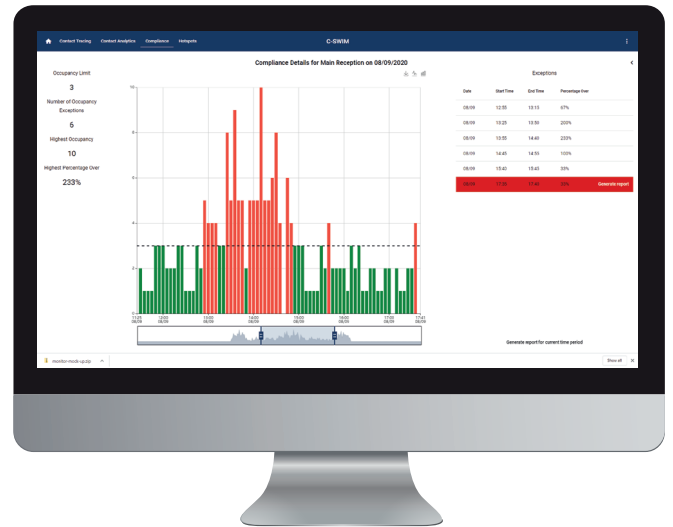

CSWIM

SOLUTION OVERVIEW

CSWIM is a simple platform from Crowd Connected to track, analyse and trace movement and interaction, helping create a safe environment for the return to work or study.

The solution integrates with Aruba's Central Streaming API to track all logged in network users. (ALE integration is also possible.)

ENTERPRISE

£/€ 1000 pcm

Includes
200 APs

£/€ 3 pcm per
additional AP

FEATURES

Contact Analytics

To plan control measures, and to understand their effectiveness, you need to be able to measure transmission risk. CSWIM measures the amount of contact taking place between people, and analyses where, when and with whom it's happening.